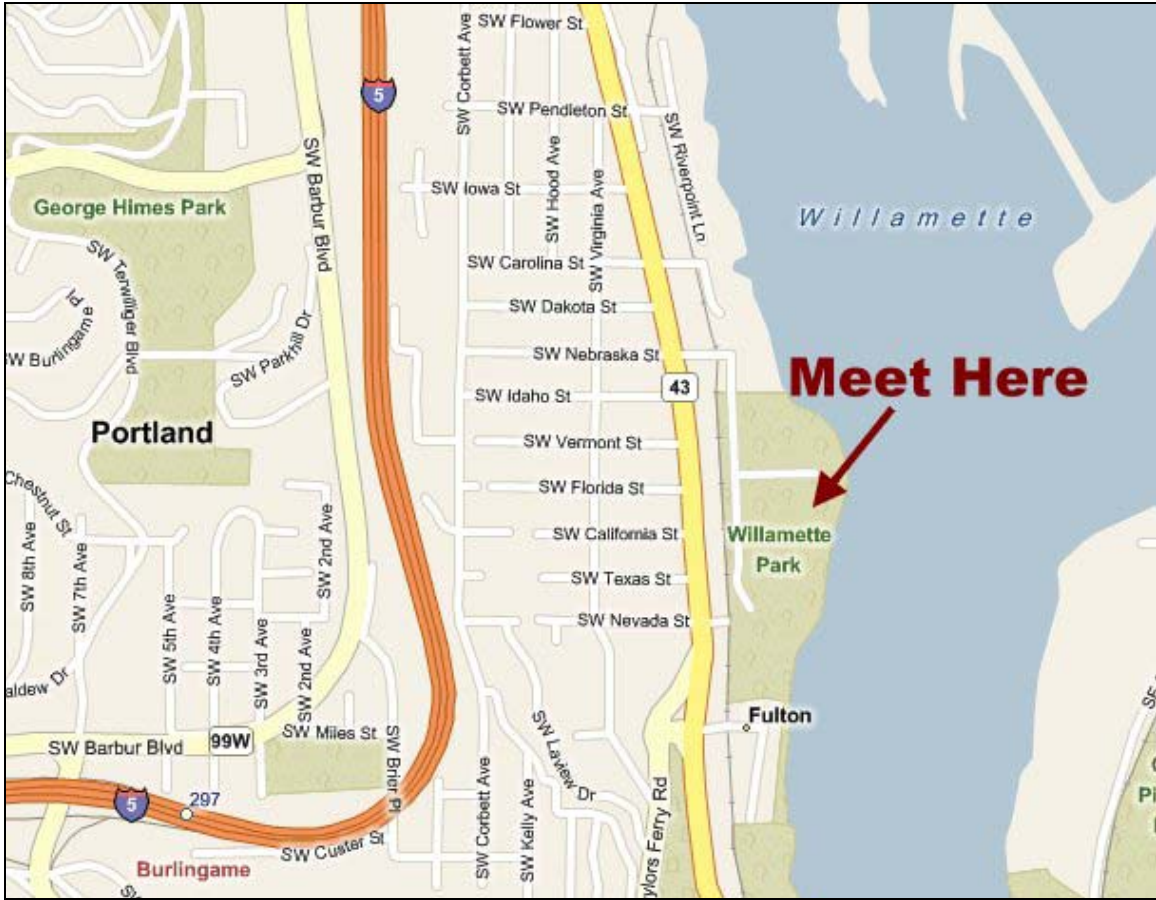

Columbia River Fishing Adventures
Buddy Dupell (503) 490-3099
Buddy@columbiariversturgeonguides.com
www.columbiariversturgeonguides.com