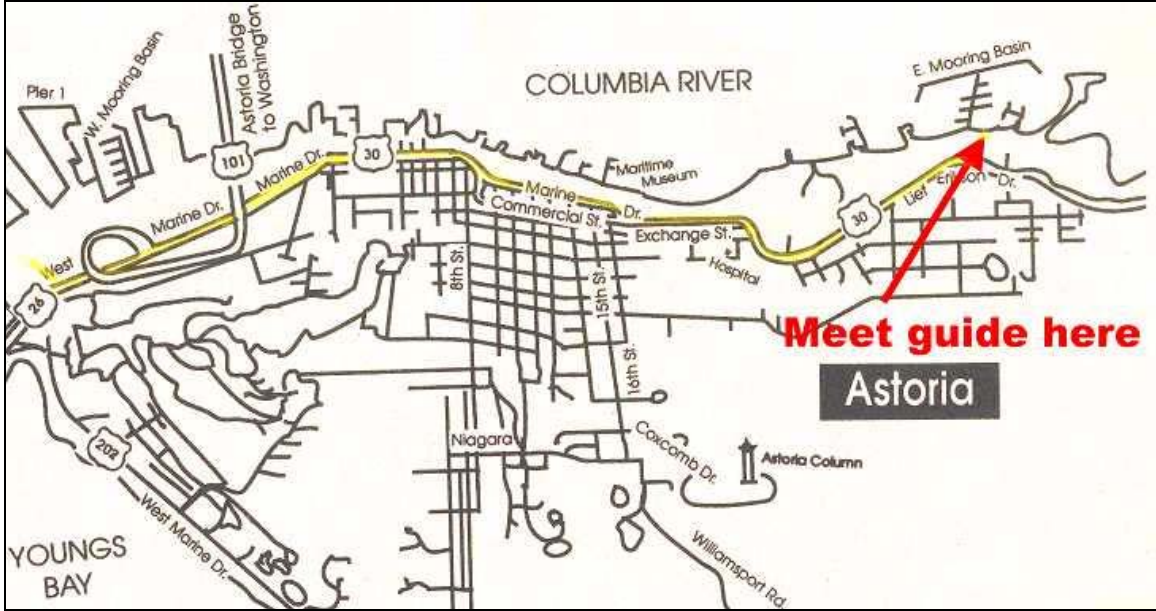

East Mooring Basin
www.columbiariversturgeonguides.com

The East Mooring Basin is located at the east end of Astoria (see map below).

Your guide will meet you here at a predetermined time. Please call your guide two to three days prior to your trip to confirm meeting time and location.

Columbia River Fishing Adventures
Buddy Dupell (503) 490-3099
Buddy@columbiariversturgeonguides.com
www.columbiariversturgeonguides.com