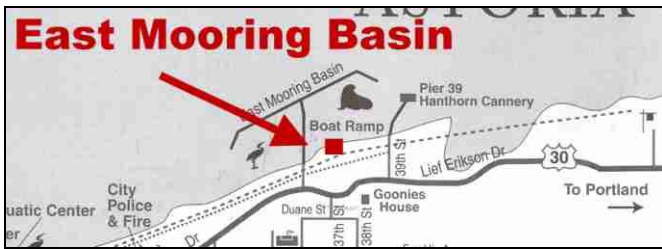

East Mooring Basin
www.columbiariversturgeonguides.com

The East Mooring Basin is located at the east end of Astoria (see map below).

Your guide will meet you here at a predetermined time. Please call your guide two to three days prior to your trip to confirm meeting time and location.